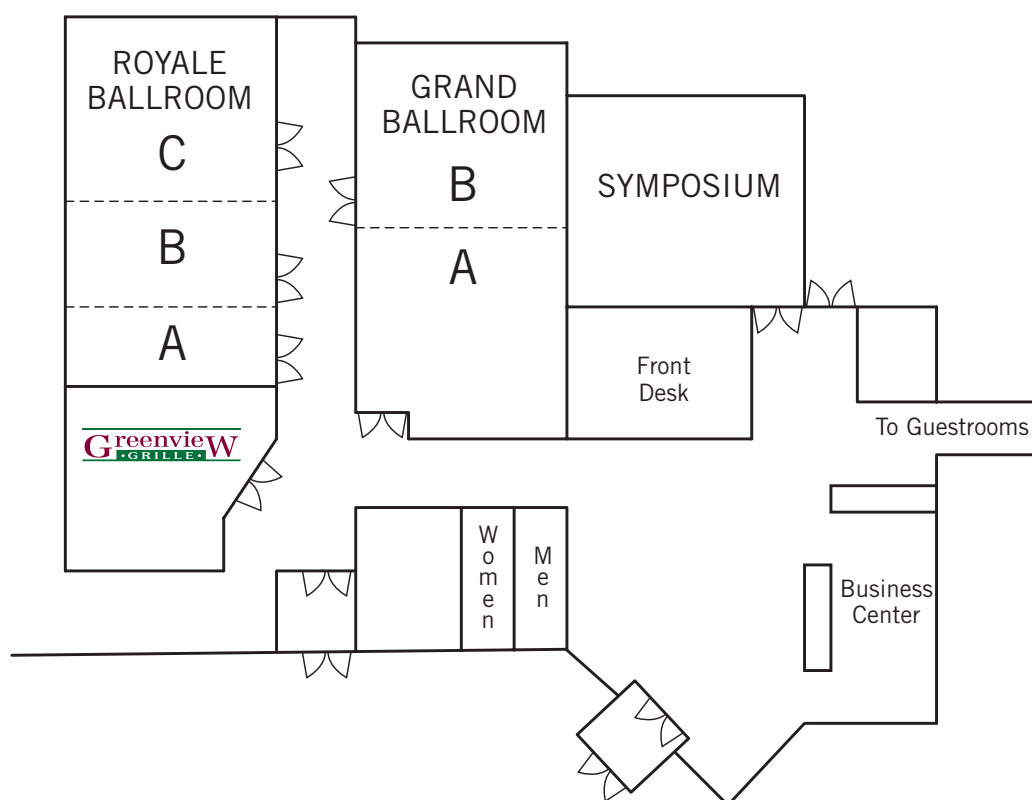

Meeting Planner Guide

	Size	Sq. Ft.	Ceiling Height	Theater	Classroom	Rounds of 8	Rounds/Banquet	U-Shape	Hollow Square
Royale Ballroom	74' x 44'	3256	11'	350	200	200	300	-	-
Royale A	14' x 44'	616	11'	50	21	40		28	36
Royale B	24' x 44'	1056	11'	100	40	56		36	42
Royale C	36' x 44'	1584	11'	150	80	96		42	54
Royale A/B	38' x 44'	1672	11'	150	80	96		42	54
Royale B/C	60' x 44'	2640	11'	250	140	152		-	-
Grand Ballroom	75' x 50'	3750	11'	400	225	264	350	-	-
Grand A	39' x 50'	1950	11'	225	115	144		48	60
Grand B	36' x 50'	1800	11'	200	100	120		48	60
Symposium	37' x 30'	1110	11'	96	-	-	-	-	-

Headtables, dance floors, and specialized audiovisual equipment may affect seating capacities.

FEATURES

- DSL internet access
- Phone lines
- House sound system
- Customized menus available upon request
- Piped-in music control
- Audiovisual equipment rental available
- Individually controlled temperature
- Notepads, pens, and candies standard